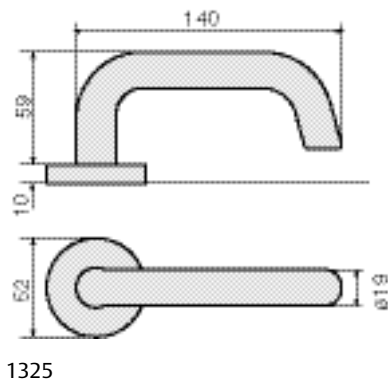

Aluminium Range

Specification Text

ASSA 1325 lever handle

Unsprung lever handle with safety return grip, 19mm diameter, with 50mm clearance between grip and door surface. Captive rose design with bolt through fixing to suit locks with 30mm and/or 38mm fixing centres and 8mm square spindles. Cover caps to be supplied for roses to ensure concealed fixing. Aluminium construction and satin aluminium finish. Product to be eligible for 10 year performance guarantee.

Product Details

Item	Description	For use with	Notes
1325	Lever handle, unsprung	Locks with 30mm or 38mm centres and 8mm spindles	Bolt-through fixing with cover caps
990BZ	Blind rose	In lieu of handle	
992BZ	Blind rose with woodscrews	In lieu of handle	Supplied as pair
320BZ	Euro Escutcheon with screws	Euro profile cylinders	Supplied as pair
262BZ	Toilet indicator set	Euro/DIN style locks	
256BZ	Thumbturn set	ASSA Modular & Evolution locks*	10mm or 15mm sizes
18256BZ	Double cylinder set	ASSA Modular & Evolution locks*	10mm or 15mm sizes
2356BZ	External cylinder set	ASSA Modular & Evolution locks*	10mm or 15mm sizes
2256BZ	Internal cylinder set	ASSA Modular & Evolution locks*	10mm or 15mm sizes
265BZ	Toilet indicator set	ASSA Modular & Evolution locks*	
4256BZ	Blind rose set	ASSA Modular & Evolution locks*	

*With 50mm or 70mm backsets