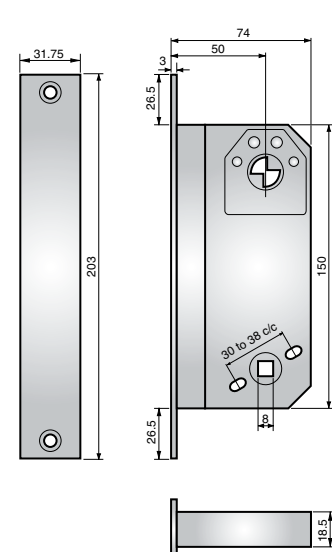

## Lockcase dimensions

Connect 35mm backset

Connect 50mm backset

Connect 70mm backset

Modular 50mm backset

Modular 70mm backset

Modular ANSI faceplate

D450 Euro 60mm backset

Compact 57mm backset

Narrow Profile 28mm backset