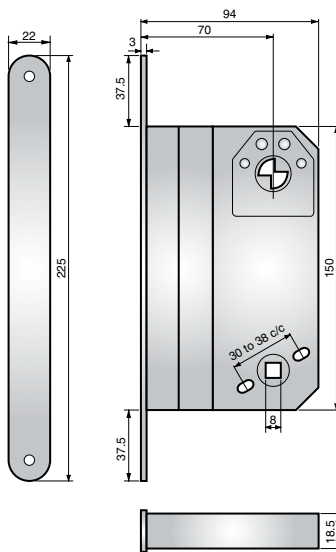

## Lockcase dimensions

Connect 35mm backset

Connect 50mm backset

Connect 70mm backset

Modular 50mm backset

Modular 70mm backset

Modular ANSI faceplate

D450 Euro 60mm backset

Compact 57mm backset

Narrow Profile 28mm backset