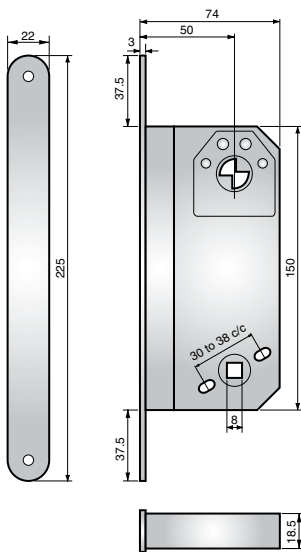

## Lockcase dimensions

Connect 35mm backset

Connect 50mm backset

Connect 70mm backset

Modular 50mm backset

Modular 70mm backset

Modular ANSI faceplate

D450 Euro 60mm backset

Compact 57mm backset

Narrow Profile 28mm backset