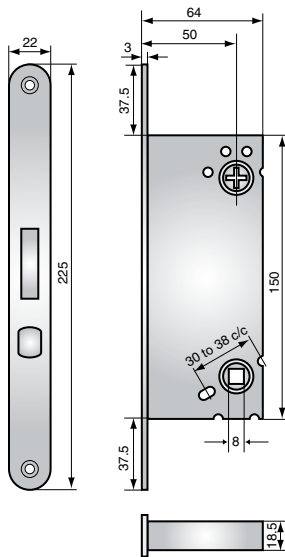

## Lockcase dimensions

Connect 35mm backset

Connect 50mm backset

Connect 70mm backset

Modular 50mm backset

Modular 70mm backset

Modular ANSI faceplate

D450 Euro 60mm backset

Compact 57mm backset

Narrow Profile 28mm backset