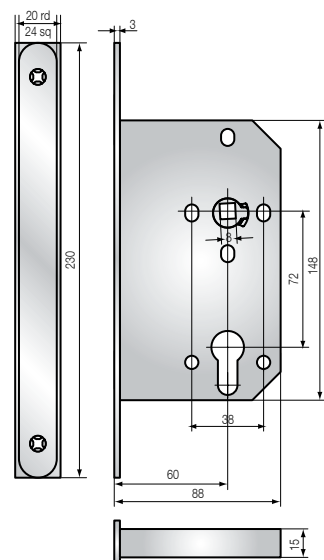

## Lockcase dimensions

Connect 35mm backset

Connect 50mm backset

Connect 70mm backset

Modular 50mm backset

Modular 70mm backset

Modular ANSI faceplate

D450 Euro 60mm backset

Compact 57mm backset

Narrow Profile 28mm backset