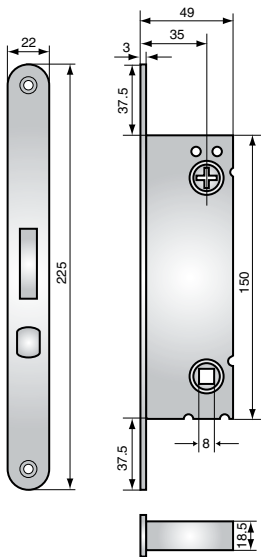

## Lockcase dimensions

Connect 35mm backset

Connect 50mm backset

Connect 70mm backset

Modular 50mm backset

Modular 70mm backset

Modular ANSI faceplate

D450 Euro 60mm backset

Compact 57mm backset

Narrow Profile 28mm backset