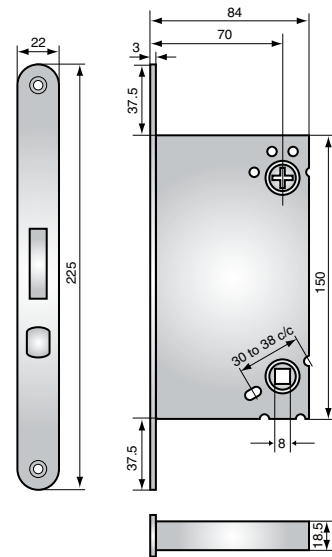

## Lockcase dimensions

Connect 35mm backset

Connect 50mm backset

Connect 70mm backset

Modular 50mm backset

Modular 70mm backset

Modular ANSI faceplate

D450 Euro 60mm backset

Compact 57mm backset

Narrow Profile 28mm backset