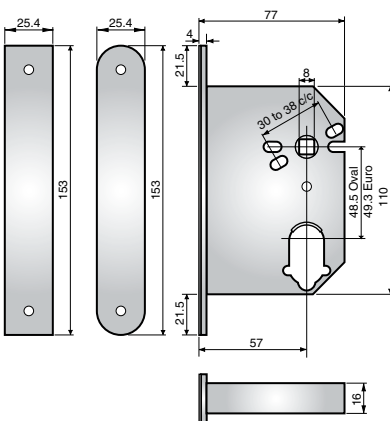

## Lockcase dimensions

Connect 35mm backset

Connect 50mm backset

Connect 70mm backset

Modular 50mm backset

Modular 70mm backset

Modular ANSI faceplate

D450 Euro 60mm backset

Compact 57mm backset

Narrow Profile 28mm backset