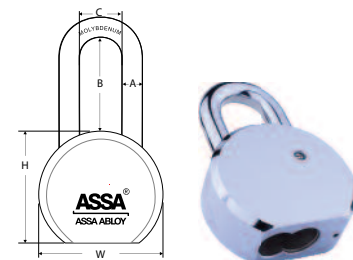

Item Number	UPC		Lock Body			Shackle			Packaging	Quantity Shelf/ Carton	ASSA MSRP
	Unit Box	Shelf Box	W	H	T	A	B	C			
AA-900-KIK	767515601251	767515601275	2-5/8"	2-3/8"	1"	7/16"	1-1/8"	7/8"	Box	6/24	$50.00
AA-902-KIK	767515601268	767515601282	2-5/8"	2-3/8"	1"	7/16"	2-1/8"	7/8"	Box	6/24	$52.00