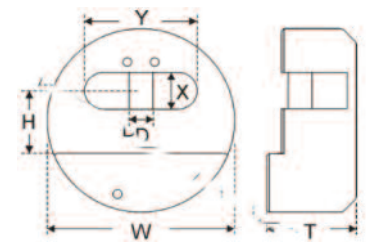

ASSA ABLOY, the global leader in door opening solutions

ASSA, Inc.
110 Sargent Drive
P.O. Box 9453
New Haven, CT 06534-0453

Phone: 800-235-7482
Fax: 800-892-3256

ASSA, Canada
160 Four Valley Drive
Vaughan, ON L4K 4T9
Canada

Phone: 800-461-3007
Fax: 800-461-8989

Website: www.assalock.com

Item Number	UPC		Lock Body W	Shackle			Back Type	Packaging	Quantity	
	Unit Box	Shelf Box		D	X	Y			Shelf/ Carton	ASSA MSRP
AA-SR400	767515854527	767515854534	2-7/8"	3/8"	1/2"	1-23/32"	Step	Box	4/16	$100.00
AA-SR400-D	767515854527	767515854534	2-7/8"	3/8"	1/2"	1-23/32"	Step	Carded	4/16	$100.00